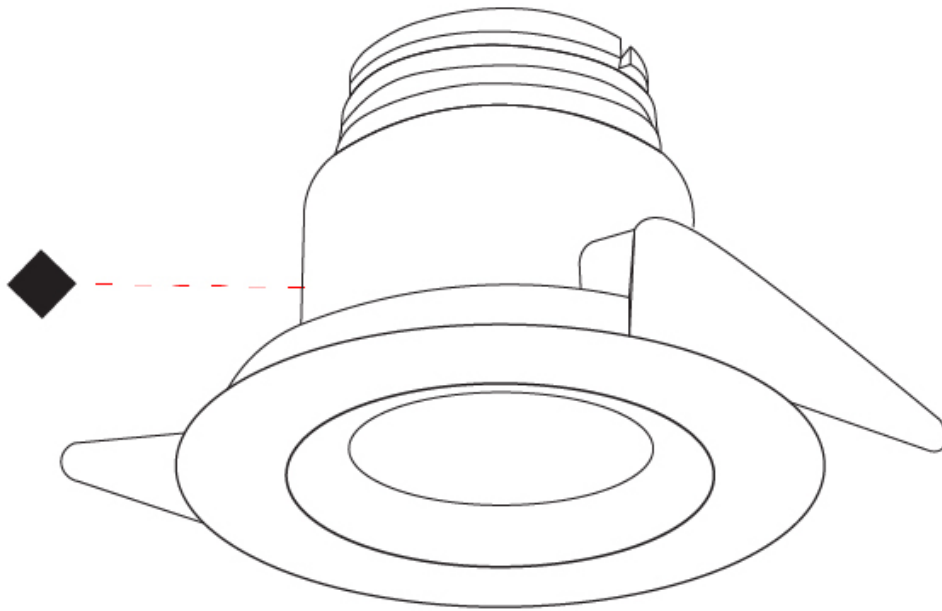

NILO D RECESSED

A1250001-

PROJECT	_____
TYPE	_____
SPECIFIER	_____
QUANTITY	_____
DATE	_____